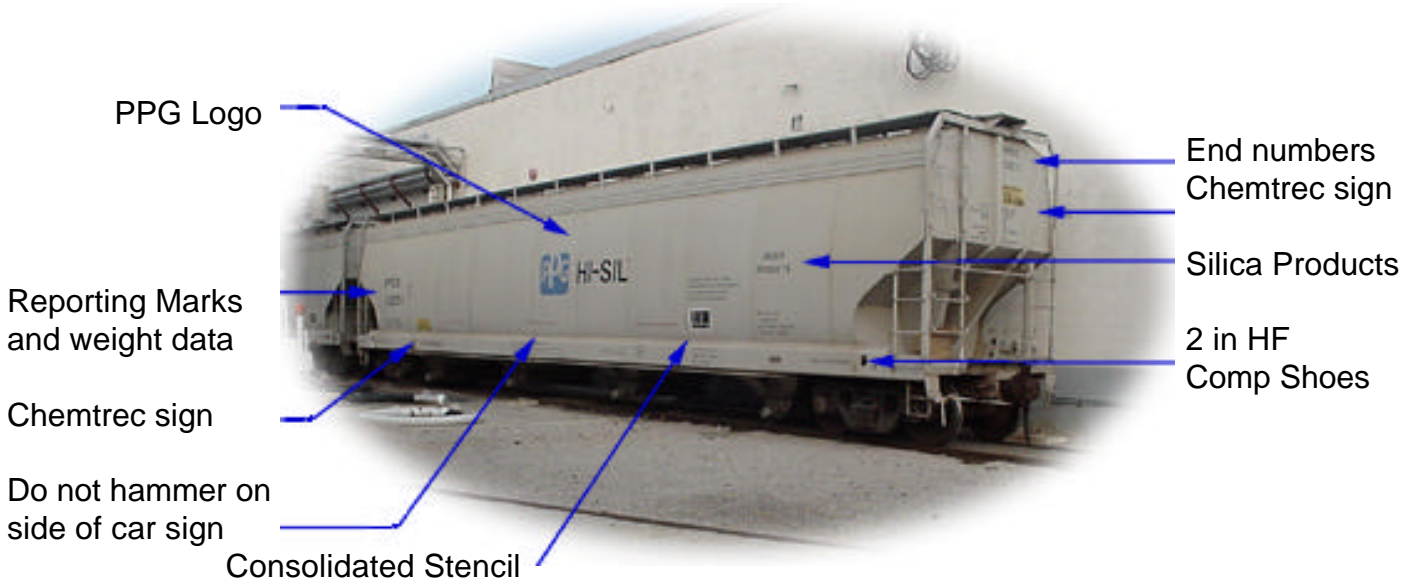

PPG Covered Hopper Car Decal Placement Diagram PPGX and ACFX Cars

By Jay Ramsey

This decal set was produced using the photos below. There were two prototypes for this decal set, an ACFX leased car and PPG's owned cars. Lettering and numbers for both types are included in the set.

PPGX #12271

ACFX #69216

PPG Covered Hopper Car Decal Placement Diagram PPGX and ACFX Cars

~~Notes~~

- ▶ Body and all hardware is painted off white or light gray (hard to tell).
- ▶ Some of the lettering is different on the two cars. The following describe some of the specific details regarding the lettering:

PPGX Cars

'Do Not Hammer" text on sides

Chemtrec signs on ends and sides

Some text on the side of the car was not visible in our photos, and is not reproduced

ACFX Cars

Leased to PPG Industries below herald

Text regarding cleaning on side near end

Consolidated Stencil is further to the end

- ▶ The set does not currently include the small data at the ends of the car, as we have yet to get a clear photograph of that portion of the text. When this information becomes available, the set will be reprinted with the additional text. Please email us if you wish to receive the updated set.