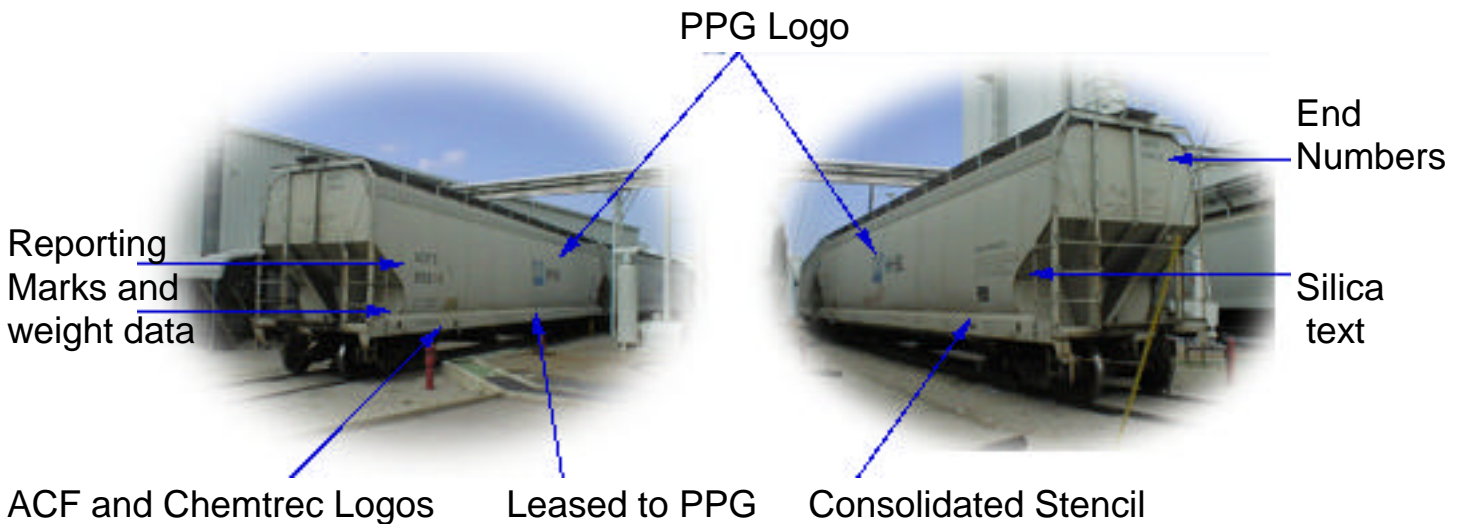

PPG Covered Hopper Car Decal Placement Diagram PPGX and ACFX Cars

By Jay Ramsey

This decal set was produced using the photos below. There were two prototypes for this decal set, an ACFX leased car and PPG's owned cars. Lettering and numbers for both types are included in the set.

PPGX #12271

ACFX #69216

PPG Covered Hopper Car Decal Placement Diagram PPGX and ACFX Cars

~~Notes~~

- ▶ Body and all hardware is painted off white or light gray (hard to tell).
- ▶ Some of the lettering is different on the two cars. The following describe some of the specific details regarding the lettering:

PPGX Cars

'Do Not Hammer" text on sides

Chemtrec signs on ends and sides

Some text on the side of the car was not visible in our photos, and is not reproduced

ACFX Cars

Leased to PPG Industries below herald

Text regarding cleaning on side near end

Consolidated Stencil is further to the end

- ▶ The set does not currently include the small data at the ends of the car, as we have yet to get a clear photograph of that portion of the text. When this information becomes available, the set will be reprinted with the additional text. Please email us if you wish to receive the updated set.